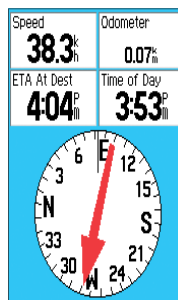

Know your position

The new eTrex® high sensitivity range

Across the range:

- **High sensitivity GPS receiver**
  Improved, high-sensitivity GPS receiver, so you will know your position, even under tree cover or in built-up areas.
- **Simple navigation**
  Plan and follow your router from point to point, ensuring you always know where you are, and the expected time to your destination.
- **Compact and rugged design**
  Compact, lightweight, waterproof, and with glove-friendly operation, the eTrex is the ideal companion, whatever the weather.

eTrex HC/HCx models:

- **Sunlight readable, colour display**
  With 2567 colour TFT display and adjustable contrast levels, the eTrex HC screens are clear and easy to read in all light conditions.
- **Simple data transfer**
  With USB cable and Trip and Waypoint Manager software CD included, storing your waypoints and sharing or recording your routes is simple and easy to manage.
- **'Go Geocaching'**
  Special geocaching mode for use with mygarmin.com - simple, one-step download of cache coordinates directly to your eTrex.

eTrexHCx models:

- **Expandable memory**
  Insert pre-programmed cards or load from your PC to view detail topographical and street-level data directly on your eTrex.
- **Turn-by-turn compatible**
  Use with TOPO Great Britain to navigate on road as well as off - ideal for finding your way home in the car after your adventure.
- **Barometric altimeter + Electronic compass**
  For extremely accurate elevation, profile and heading information, even while standing still. (Vista HCx only)

The new eTrex® high sensitivity range